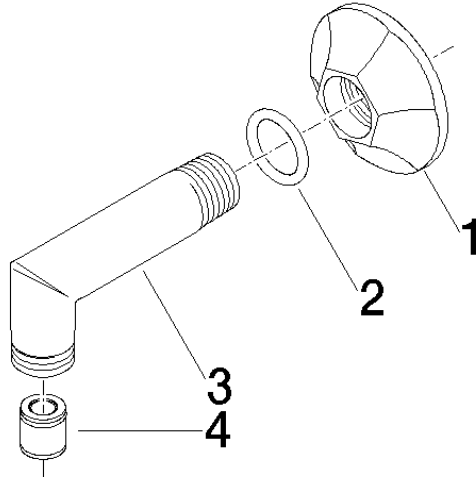

28 450 370

- 1/2" shower outlet
- rosette Ø 60 mm
- 1/2" connection

Intrinsic protection against back flow.

	Chrome	28 450 370-00
	Chrome	28 450 370-00 0010
	Brushed Platinum	28 450 370-06
	Brushed Platinum	28 450 370-06 0010
	Platinum	28 450 370-08
	Platinum	28 450 370-08 0010
	Durabrand (23kt Gold)	28 450 370-09
	Durabrand (23kt Gold)	28 450 370-09 0010
	Brushed Durabrand (23kt Gold)	28 450 370-28
	Brushed Durabrand (23kt Gold)	28 450 370-28 0010
	Brushed Dark Platinum	28 450 370-99
	Brushed Dark Platinum	28 450 370-99 0010

Recommended miscellaneous

- Concealed wall elbow -** 35 085 970 90
- max. recess depth 163 mm
 - min. recess depth 90 mm

28 450 370

Flow rate chart

Certificates

Belgaqua_21-381-
27_7.

28 450 370

Spare parts list

No.	Item Number	Name	Quantity used	Delivery time
1	09 27 37 003-00	rosette	1	10
2	90 14 10 026 00 90	seal	1	2
3	09 11 03 021-00	connection	1	10
4	90 23 01 040 00 90	back-flow preventer	1	2