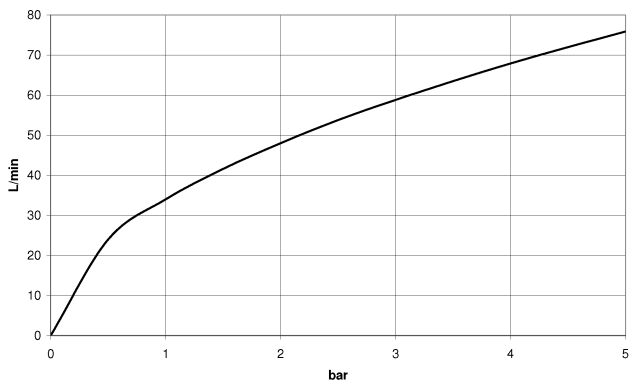

28 450 370

- 1/2" shower outlet
- rosette Ø 60 mm
- 1/2" connection

Intrinsic protection against back flow.

	Chrome	28 450 370-00
	Chrome	28 450 370-00 0010
	Brushed Platinum	28 450 370-06
	Brushed Platinum	28 450 370-06 0010
	Platinum	28 450 370-08
	Platinum	28 450 370-08 0010
	Durabrand (23kt Gold)	28 450 370-09
	Durabrand (23kt Gold)	28 450 370-09 0010
	Brushed Durabrand (23kt Gold)	28 450 370-28
	Brushed Durabrand (23kt Gold)	28 450 370-28 0010
	Brushed Dark Platinum	28 450 370-99
	Brushed Dark Platinum	28 450 370-99 0010

Recommended miscellaneous

- Concealed wall elbow -** 35 085 970 90
- max. recess depth 163 mm
 - min. recess depth 90 mm

28 450 370

Flow rate chart

Certificates

Belgaqua_21-381-
27_7.

28 450 370

Spare parts list

No.	Item Number	Name	Quantity used	Delivery time
1	09 27 37 003-00	rosette	1	10
2	90 14 10 026 00 90	seal	1	2
3	09 11 03 021-00	connection	1	10
4	90 23 01 040 00 90	back-flow preventer	1	2