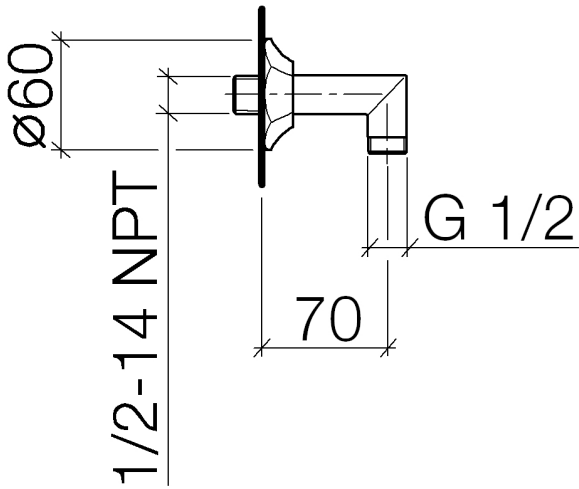

28 450 370

- 1/2" shower outlet
- rosette Ø 60 mm
- 1/2" connection

Intrinsic protection against back flow.

	Chrome	28 450 370-00
	Chrome	28 450 370-00 0010
	Brushed Platinum	28 450 370-06
	Brushed Platinum	28 450 370-06 0010
	Platinum	28 450 370-08
	Platinum	28 450 370-08 0010
	Durabrand (23kt Gold)	28 450 370-09
	Durabrand (23kt Gold)	28 450 370-09 0010
	Brushed Durabrand (23kt Gold)	28 450 370-28
	Brushed Durabrand (23kt Gold)	28 450 370-28 0010
	Brushed Dark Platinum	28 450 370-99
	Brushed Dark Platinum	28 450 370-99 0010

Recommended miscellaneous

- Concealed wall elbow -** 35 085 970 90
- max. recess depth 163 mm
 - min. recess depth 90 mm

28 450 370

Flow rate chart

Certificates

Belgaqua_21-381-
27_7.

28 450 370

Spare parts list

No.	Item Number	Name	Quantity used	Delivery time
1	09 27 37 003-00	rosette	1	10
2	90 14 10 026 00 90	seal	1	2
3	09 11 03 021-00	connection	1	10
4	90 23 01 040 00 90	back-flow preventer	1	2